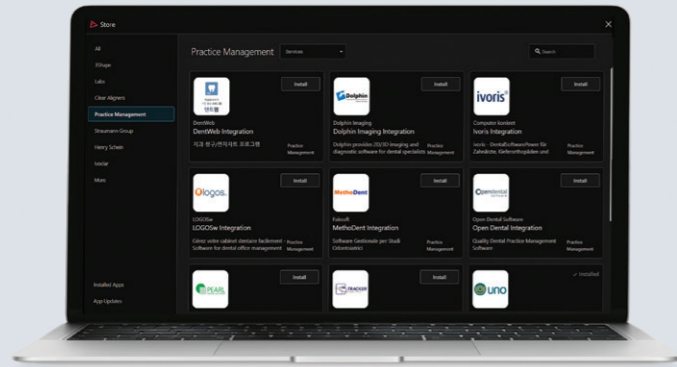

## Simply TRIOS 5!

Intelligent scan technology designed for improved hygiene, next-level ergonomics, and effortless scanning. The ultimate TRIOS, scanning made simple.

3Shape Unite.

# Workflows that just flow.

Experience unparalleled clinic-to-lab workflows with 3Shape Unite. Unite brings world-leading dental companies, solutions and labs together through the world's most collaborative platform. Manage all your cases with choice and ease – from TRIOS scan to treatment completion. You achieve the great case results you strive for, and your patients get the treatment outcomes they deserve.

Learn more at [3Shape.com/unite](https://3Shape.com/unite)

Workflows made easier than ever.

An intuitive interface, simplified lab order form with built-in chat, accessible portfolio of patient imaging data and much more.