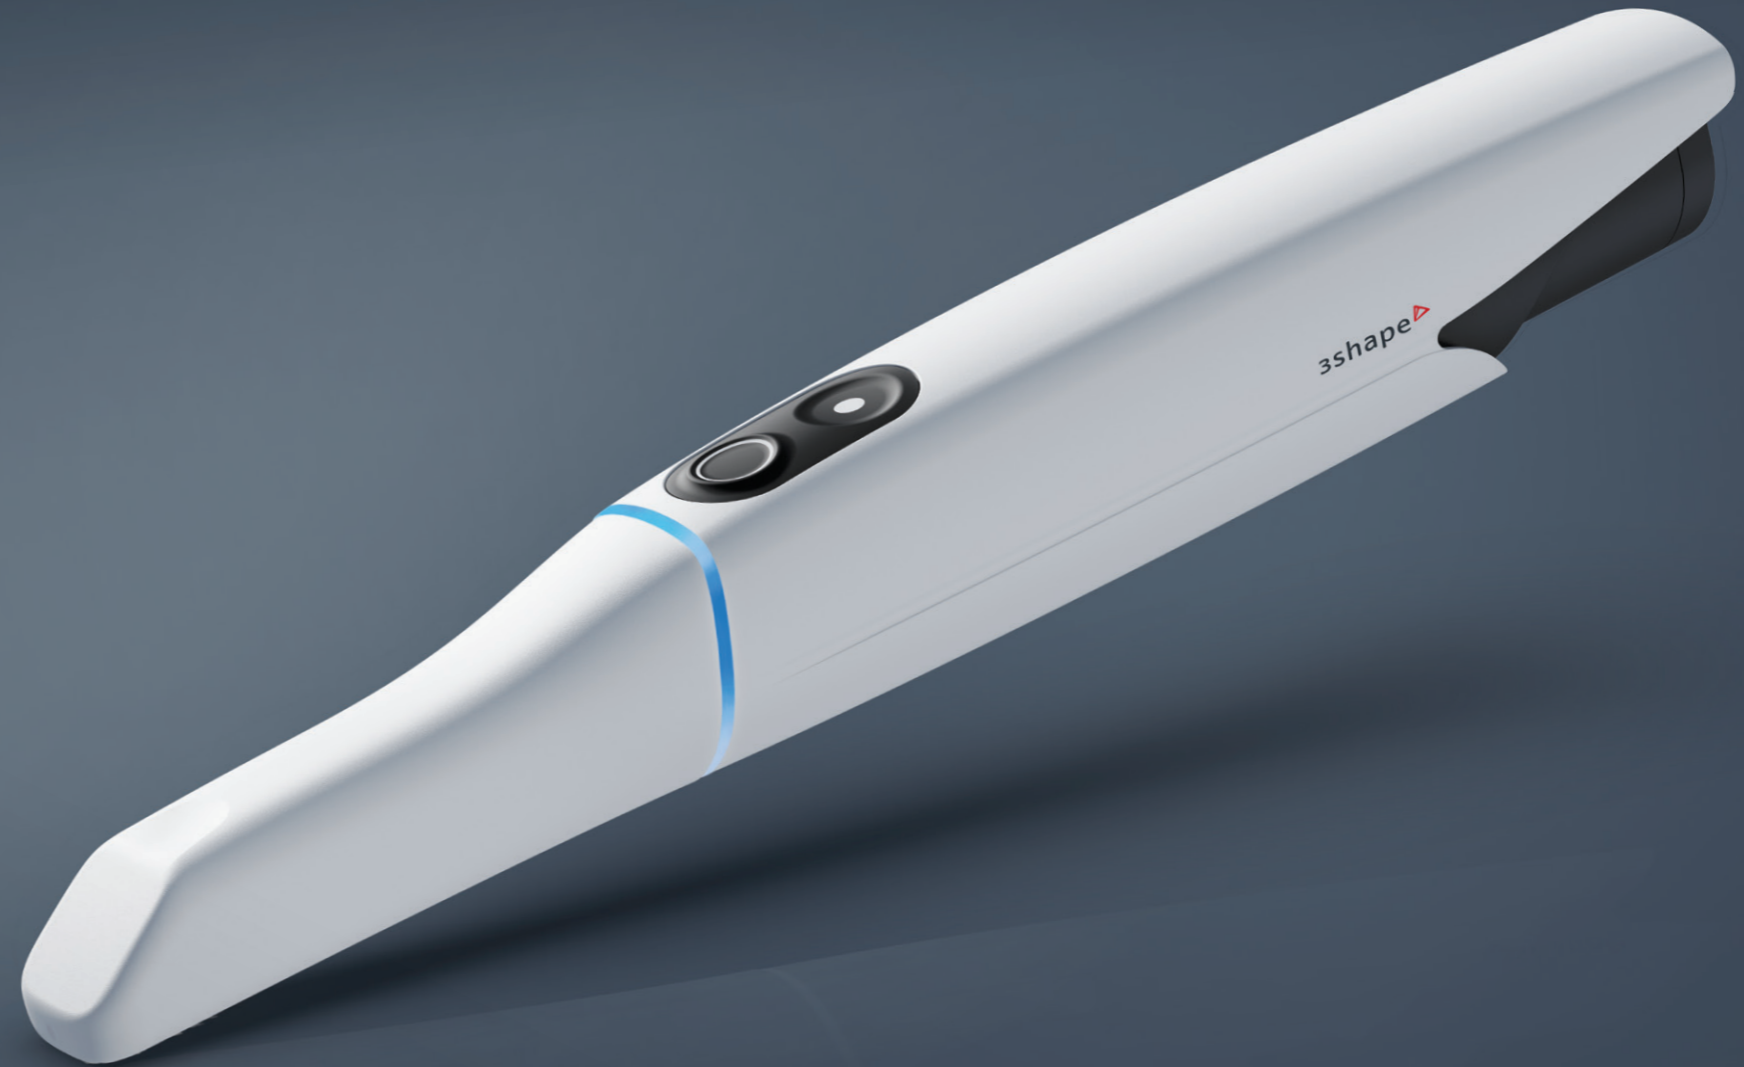

NEW! Introducing TRIOS 5.

Intraoral scanning that simply makes sense.

TRIOS 5 sets a new standard in patient protection and infection control. It's hygienic by design. It features a closed autoclavable scan tip and an ultra-thin, snug and nearly invisible sleeve which minimize the risk of cross-contamination.

Perfectly balanced, it's made to fit comfortably in every hand. Including yours. It's also our smallest and lightest scanner to date. The ScanAssist engine delivers precision scans effortlessly and efficiently. Every time. And sensory feedback guides you as you go to make scanning smoother and faster.

Learn more at 3Shape.com/TRIOS5

Simply ergonomic.

30% smaller and 20% lighter than TRIOS 4. Our smallest and lightest scanner to date. Made to fit perfectly in your hand.

Simply effortless.

ScanAssist makes TRIOS 5 our easiest-to-use. LED and haptic feedback guide you as you scan. One battery charge will last you all day.

Simply hygienic.

Re-designed autoclavable scan tips and body sleeves significantly reduce risk of cross-contamination. Hygiene by design.

Simply TRIOS 5!

Intelligent scan technology designed for improved hygiene, next-level ergonomics, and effortless scanning. The ultimate TRIOS, scanning made simple.